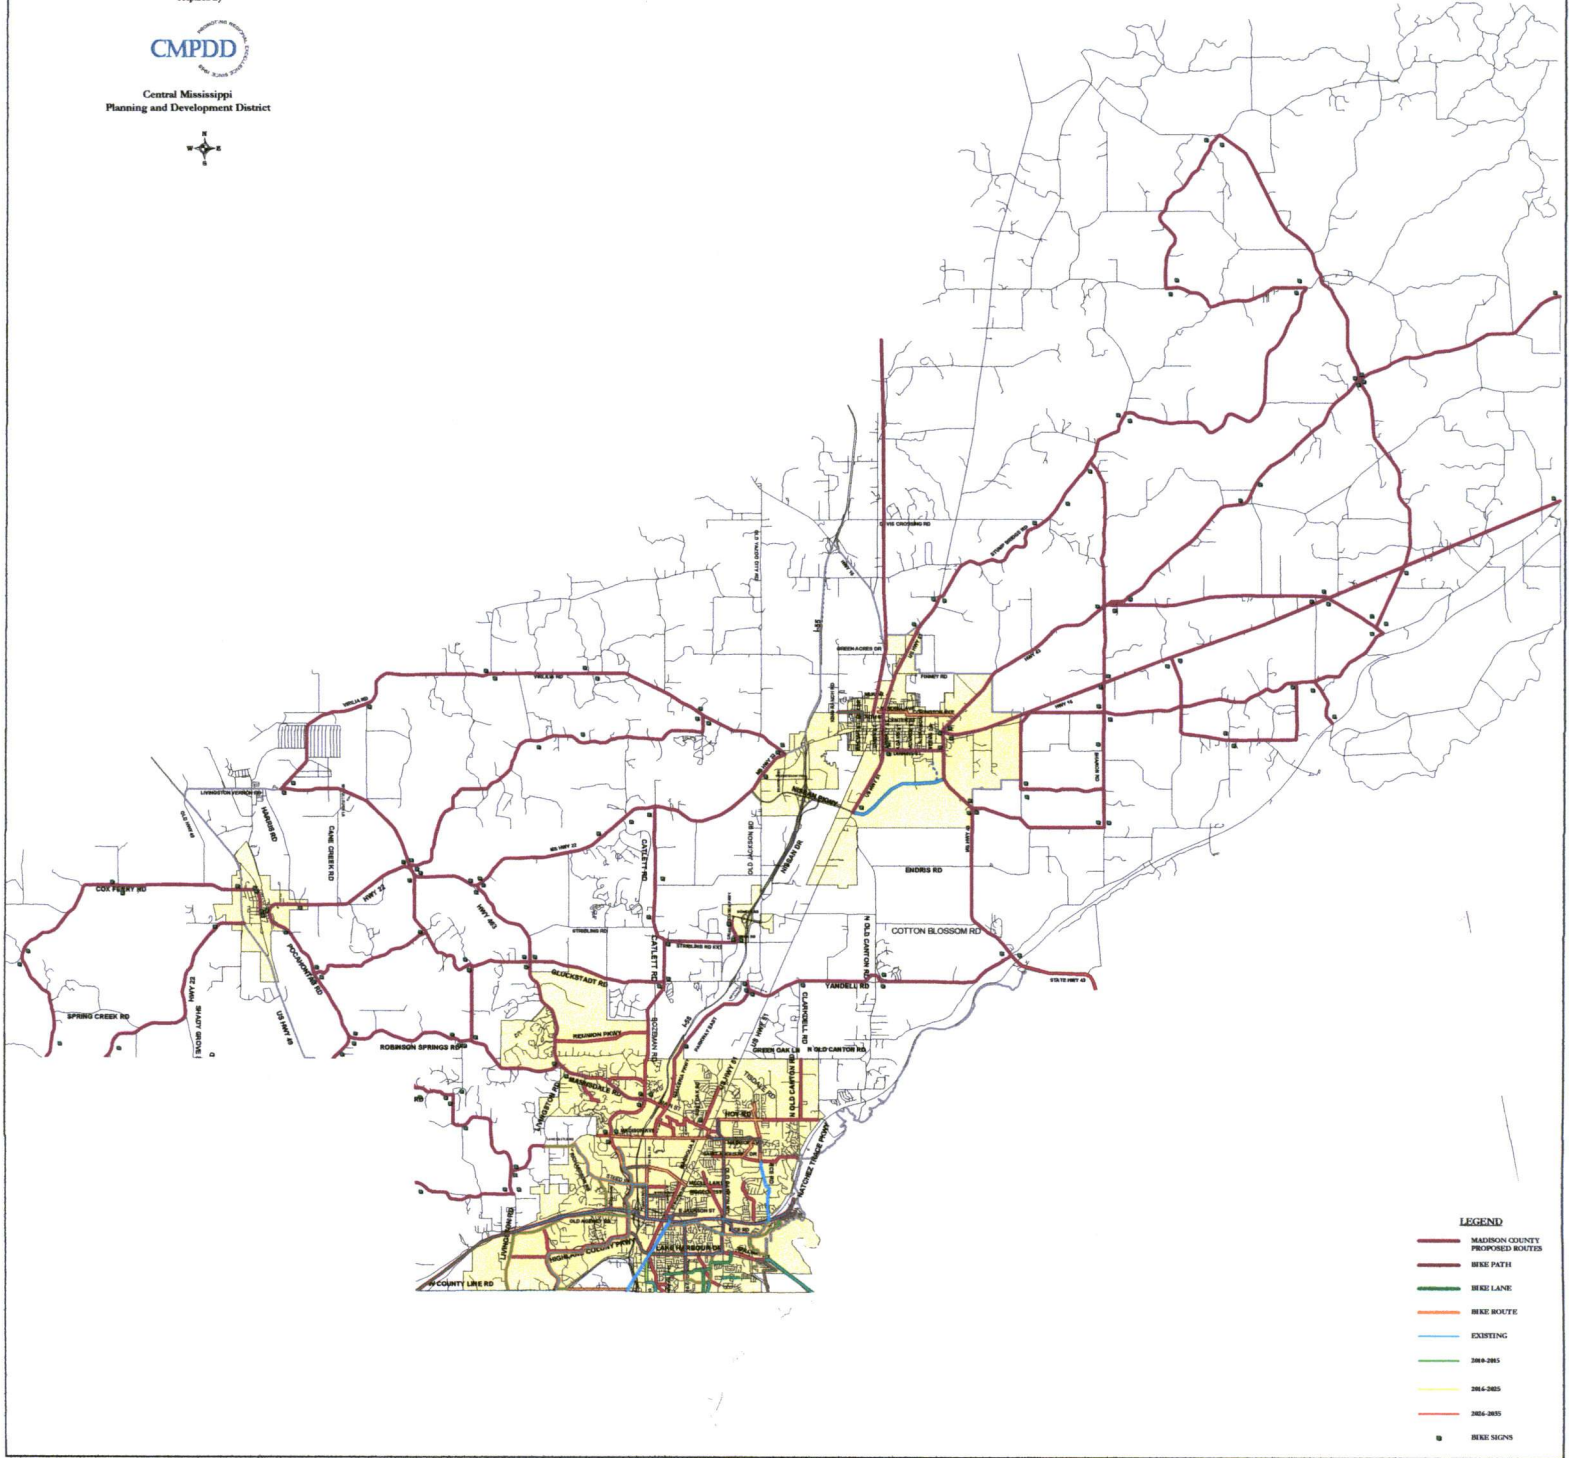

# JACKSON URBANIZED AREA

## 2011 BIKE AND PEDESTRIAN WALKWAY

Prepared By

Central Mississippi  
Planning and Development District

### LEGEND

- MADISON COUNTY PROPOSED ROUTES
- BIKE PATH
- BIKE LANE
- BIKE ROUTE
- EXISTING
- 2008-2009
- 2004-2005
- 2004-2005
- BIKE SIGNS